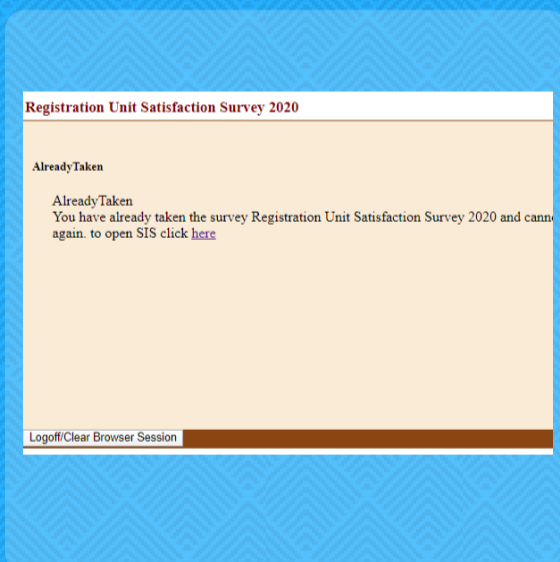

Open SIS page through Survey system link

Which page is appearing

01.

you should fill the survey first

Enter your DAH email account username & password

EX: username: mafghani

password: *****

if you

Forget your DAH email account:

- Open dar alhekma website
- Click on student
- Click on self services

02.

Survey ID

- Clear the browser cash Clear history, cookies, cache, and more (PC)
- Clear History and Website Data (Mobile)

or

- Use different browser.

03.

Already Taken

Click on [click here](#) link to open the SIS system

04.

SIS System

log in with the SIS account

if you

Forget your account on sis:

- Click on GET password
- Put User Id (الرقم الجامعي)
- Reference number (الهوية الوطنية)
- Submit
- Check dah email you will get sis username and password

05.

STILL FACING AN ISSUE

Don't hesitate to contact IT Department
sdp@dah.edu.sa