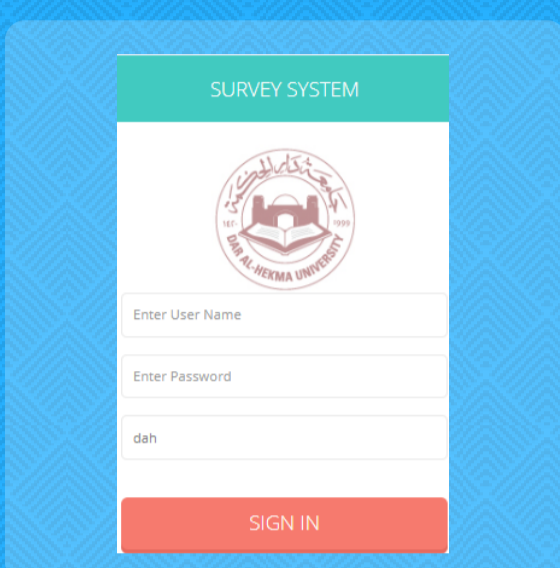

Open SIS page through Survey system link

Which page is appearing

01.

you should fill the survey first

Enter your DAH email account username & password

EX: username: mafghani

password: *****

if you

Forget your DAH email account:

- Open dar alhekma website
- Click on student
- Click on self services

02.

Survey ID

- Clear the browser cash Clear history, cookies, cache, and more (PC)
- Clear History and Website Data (Mobile)