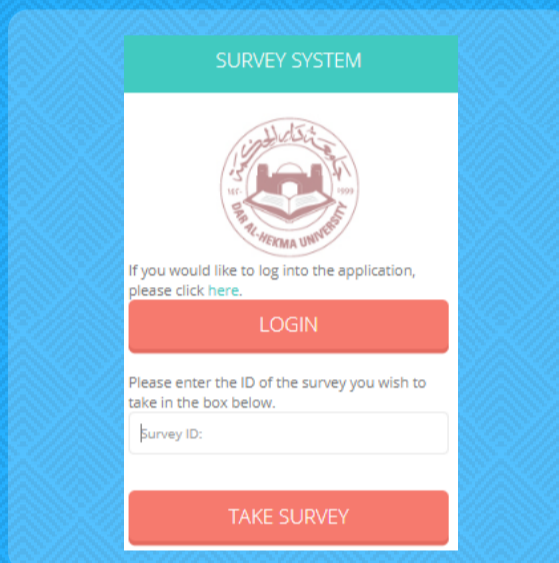

Forget your DAH email account:

- Open dar alhekma website
- Click on student
- Click on self services

02.

Survey ID

- Clear the browser cash Clear history, cookies, cache, and more (PC)
- Clear History and Website Data (Mobile)

or

- Use different browser.

03.

Already Taken

Click on [click here](#) link to open the SIS system

04.

SIS System

log in with the SIS account